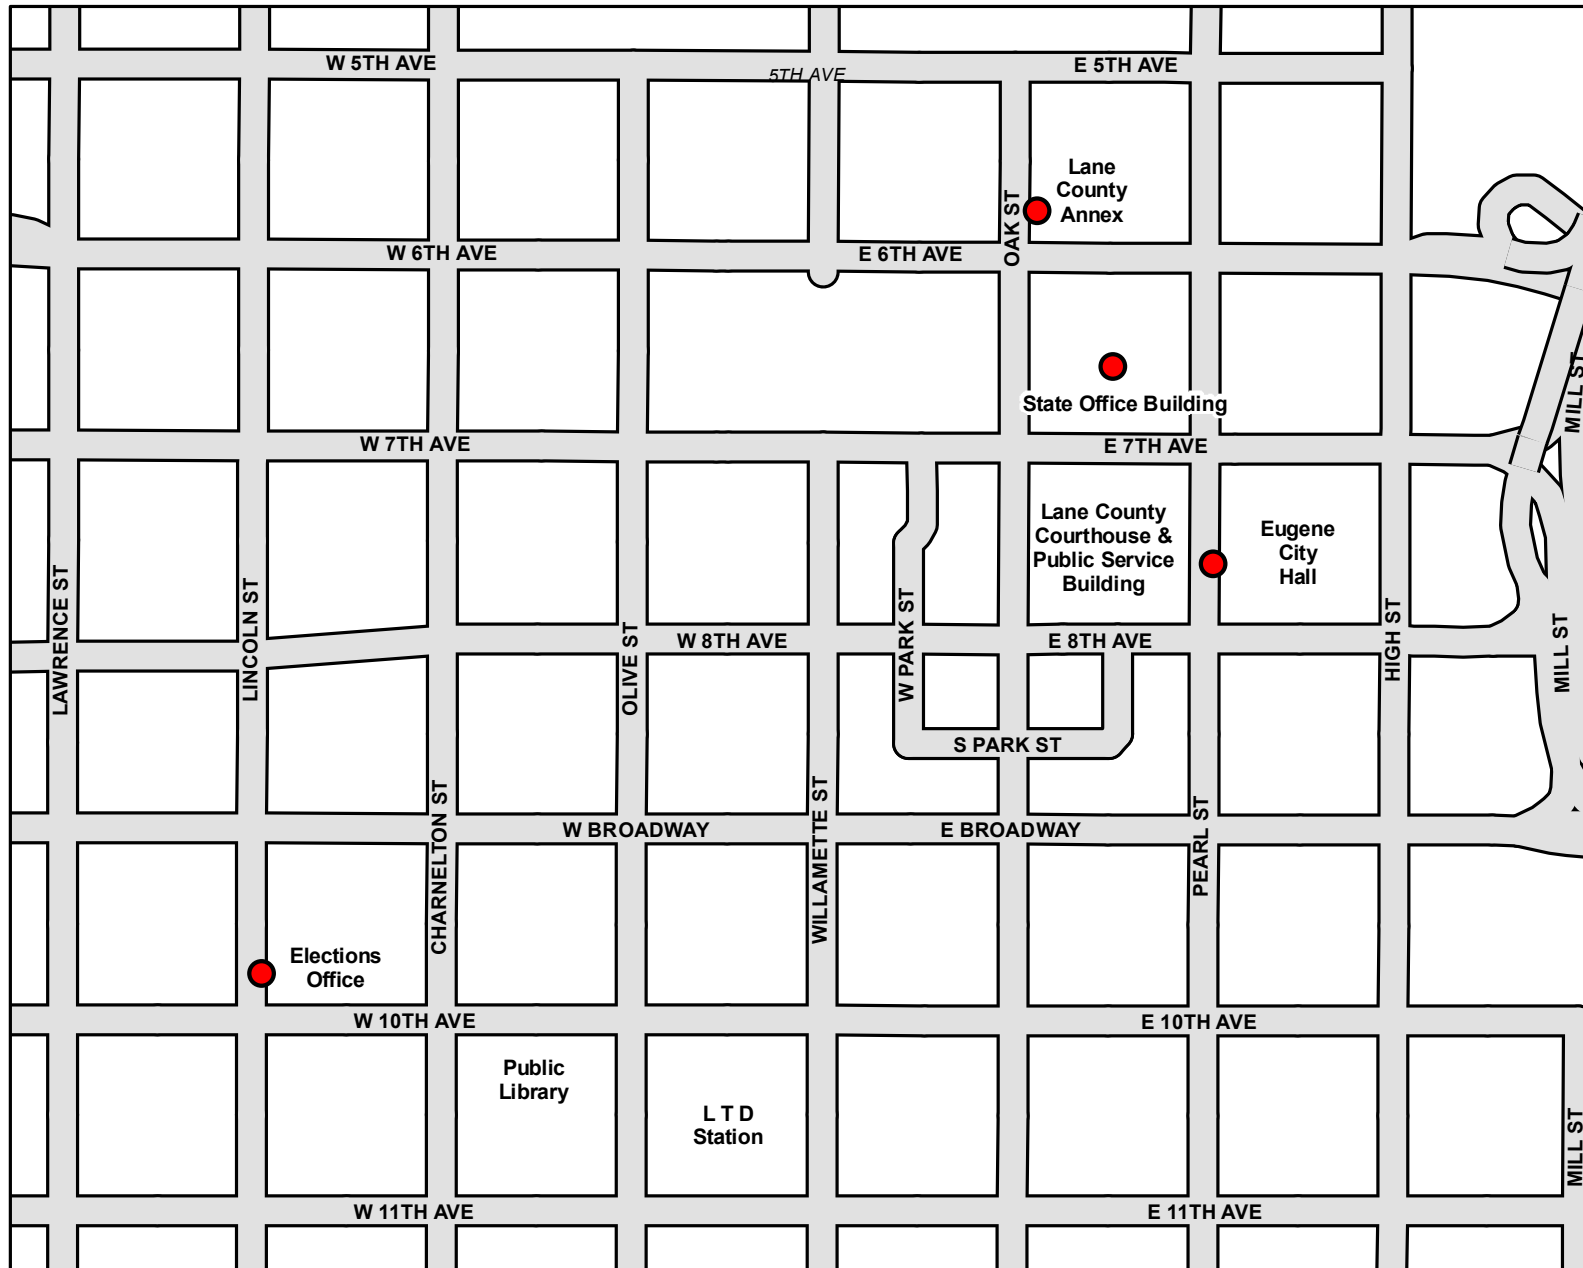

Ballot Drop Box Locations in Downtown Eugene

Lane County Elections
275 West 10th
Eugene, Oregon 97401

This map was created for Lane County Elections by the Lane Council of Governments, using the regional geographic information system (GIS).

Lane Council of Governments
99 East Broadway, Suite 400
Eugene, Oregon 97401-3111

April 4, 2007